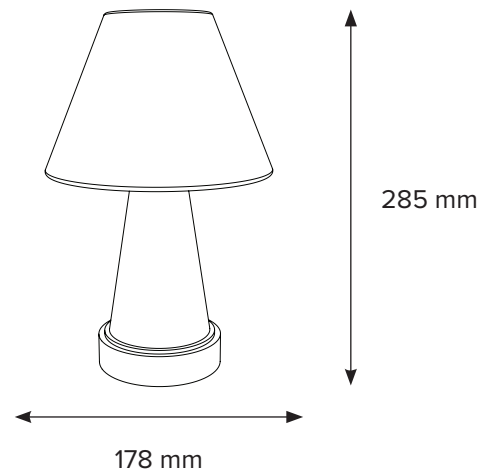

Sarina

NEB105

Rechargeable

- Material:** Various Brass Finishes (See Below)
Shade: 7" Empire (Ivory Cotton Pleat / Oyster Linen / Glaze Sandstone)
Dimensions: 178 (W) × 285 (H) mm

Finishes

Light
Antique

Old English
Brass

Old English
Brass Dark

Georgian
Brass

Rich
Bronze

Oiled
Bronze

Sarina

NEB105

- **Lamp Type:** Integrated LED
- **Lamp Base:** LED
- **Lamp Wattage:** 60W Equivalent
- **Modes:** × 2 brightness modes and flicker mode
- **Suitable for Outdoor Use:** No
- **Time to Charge:** 8 - 10 hours for 12 hours of output on full brightness and 26 hours of output on half-brightness
- **Operation:** Remote control*
- **Charging:** × 1 charging tray can charge × 3 lights. Trays are modular and can be linked together for volume charging*